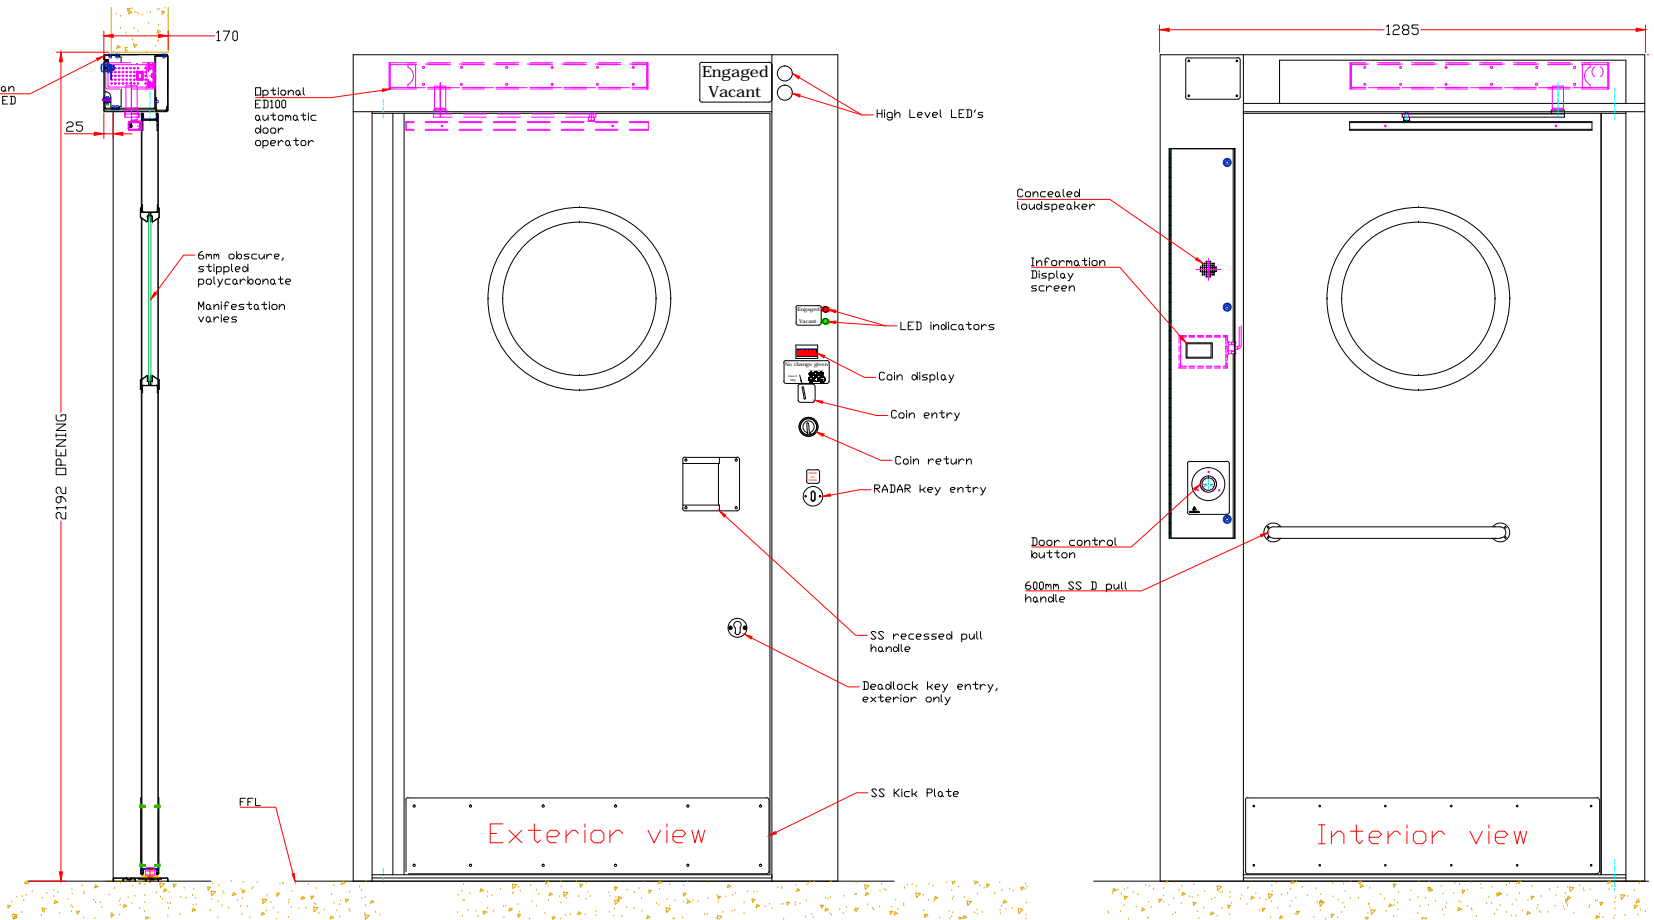

Frame head is 25mm deeper than
ambis, on push side, if Dorma ED
30LE powered operator

STANDARD SIZE		
STYLE	WIDTH	HEIGHT
DDA	1285mm	2185mm
Open @90°	884mm	

 <p>DoorTechnik SECURE DOOR SYSTEMS</p> <p>Moor Lane, Thorpe on the Hill, Lincoln, LN6 9BW Tel 01522 693522 Fax 01522 508494 www.doortechnik.co.uk info@doortechnik.co.uk</p>	<p>TITLE</p> <p>DDA ULTIMATE 1285mm x 2185mm S' SHOWN WITH OPTIONAL ED100 AUTO DOOR OPERATOR.</p>	
	<p>DATE: 29/05/2014</p>	<p>DWG NO.</p> <p>Elevations</p>
<p>SCALE 1:20</p>	<p>DRAWN BY J.J.R</p>	

STANDARD SIZE		
STYLE	WIDTH	HEIGHT
UNISEX	1120mm	2185mm
Open	792.5mm	
ø90*		

 DoorTechnik <small>SECURE DOOR SYSTEMS</small>	TITLE UNISEX ULTIMATE 1120mm x 2185mm STD SIZE. RTS87 DOOR CLOSER.	
	DATE: 29/05/2014	DWG NO. Elevations
SCALE 1:20	DRAWN BY J.J.R.	