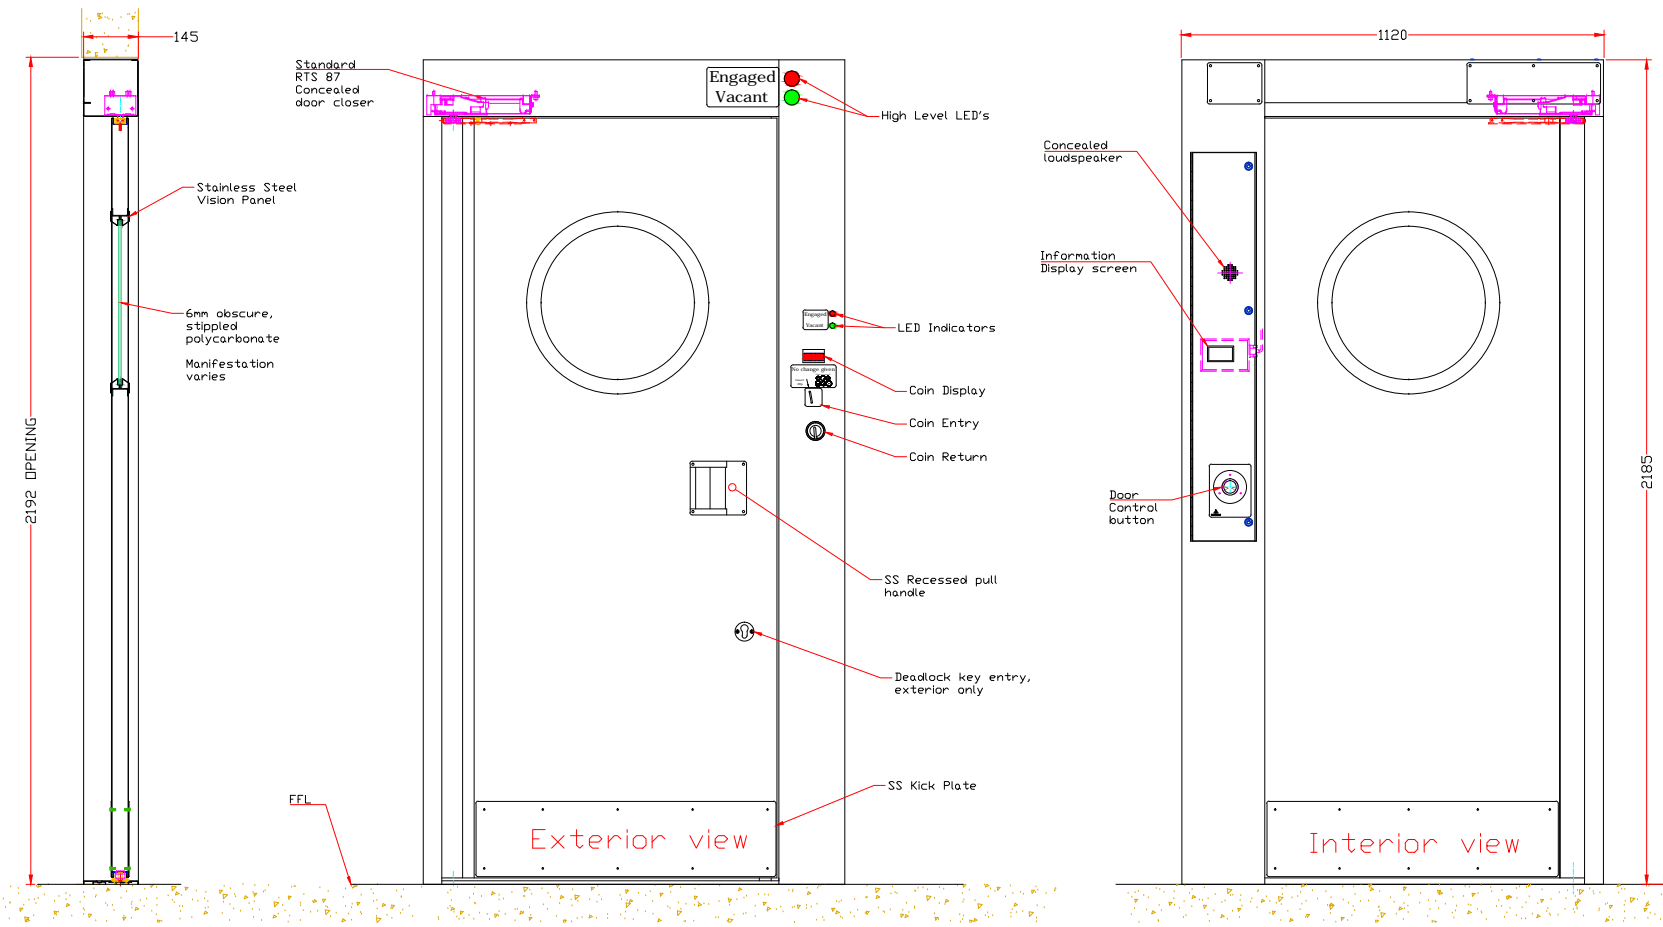

Frame head is 25mm deeper than
ambis, on push side, if Dorma ED
30LE powered operator

STANDARD SIZE		
STYLE	WIDTH	HEIGHT
DDA	1285mm	2185mm
Open @90°	884mm	

 <p>DoorTechnik SECURE DOOR SYSTEMS</p> <p>Moor Lane, Thorpe on the Hill, Lincoln, LN6 9BW Tel 01522 693522 Fax 01522 508494 www.doortechnik.co.uk info@doortechnik.co.uk</p>	<p>TITLE</p> <p>DDA ULTIMATE 1285mm x 2185mm S' SHOWN WITH OPTIONAL ED100 AUTO DOOR OPERATOR.</p>	
	<p>DATE: 29/05/2014</p>	<p>DWG NO.</p> <p>Elevations</p>
<p>SCALE 1:20</p>	<p>DRAWN BY J.J.R</p>	

STANDARD SIZE		
STYLE	WIDTH	HEIGHT
UNISEX	1120mm	2185mm
Open	792.5mm	
ø90*		

 DoorTechnik <small>SECURE DOOR SYSTEMS</small>	TITLE UNISEX ULTIMATE 1120mm x 2185mm STD SIZE. RTS87 DOOR CLOSER.	
	DATE: 29/05/2014	DWG NO. Elevations
SCALE 1:20	DRAWN BY J.J.R.	