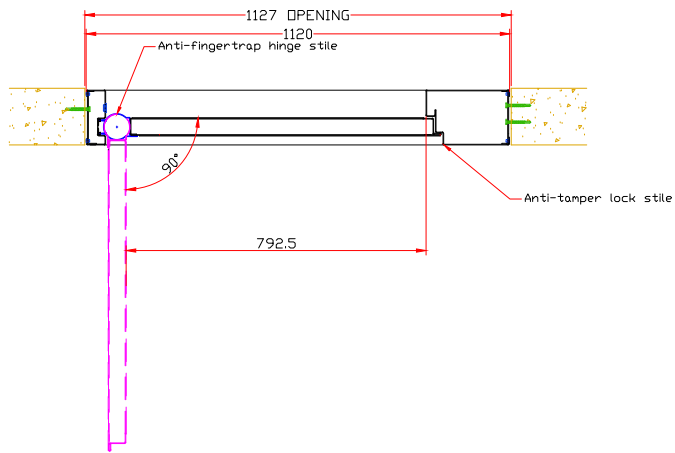

Frame head is 25mm deeper than
ambis, on push side, if Dorma ED
30LE powered operator

STANDARD SIZE		
STYLE	WIDTH	HEIGHT
DDA	1285mm	2185mm
Open @90°	884mm	

 <p>DoorTechnik SECURE DOOR SYSTEMS</p> <p>Moor Lane, Thorpe on the Hill, Lincoln, LN6 9BW Tel 01522 693522 Fax 01522 508494 www.doortechnik.co.uk info@doortechnik.co.uk</p>	<p>TITLE</p> <p>DDA ULTIMATE 1285mm x 2185mm S' SHOWN WITH OPTIONAL ED100 AUTO DOOR OPERATOR.</p>	
	<p>DATE: 29/05/2014</p>	<p>DWG NO.</p> <p>Elevations</p>
<p>SCALE 1:20</p>	<p>DRAWN BY J.J.R</p>	

STANDARD SIZE		
STYLE	WIDTH	HEIGHT
UNISEX	1120mm	2185mm
Open	792.5mm	
ø90*		

 DoorTechnik <small>SECURE DOOR SYSTEMS</small>	TITLE UNISEX ULTIMATE 1120mm x 2185mm STD SIZE. RTS87 DOOR CLOSER.	
	DATE: 29/05/2014	DWG NO. Elevations
SCALE 1:20	DRAWN BY J.J.R.	