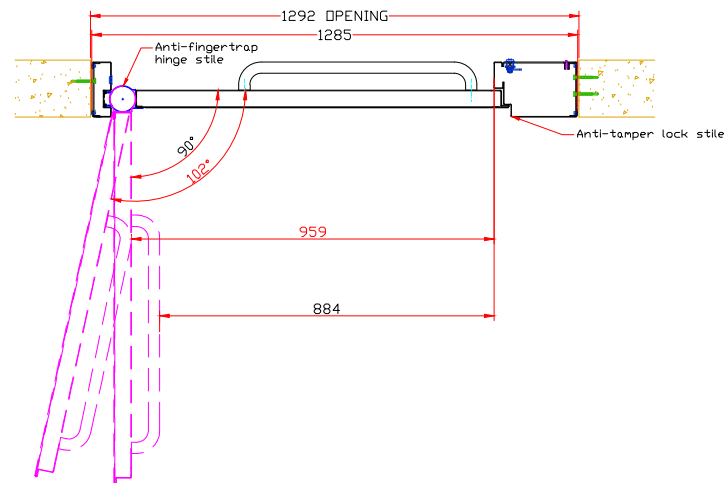

Frame head is 25mm deeper than
ambis, on push side, if Dorma ED
30LE powered operator

STANDARD SIZE		
STYLE	WIDTH	HEIGHT
DDA	1285mm	2185mm
Open @90°	884mm	

 <p>DoorTechnik SECURE DOOR SYSTEMS</p> <p>Moor Lane, Thorpe on the Hill, Lincoln, LN6 9BW Tel 01522 693522 Fax 01522 508494 www.doortechnik.co.uk info@doortechnik.co.uk</p>	<p>TITLE</p> <p>DDA ULTIMATE 1285mm x 2185mm S' SHOWN WITH OPTIONAL ED100 AUTO DOOR OPERATOR.</p>	
	<p>DATE: 29/05/2014</p>	<p>DWG NO.</p> <p>Elevations</p>
<p>SCALE 1:20</p>	<p>DRAWN BY J.J.R</p>	

STANDARD SIZE		
STYLE	WIDTH	HEIGHT
UNISEX	1120mm	2185mm
Open	792.5mm	
ø90*		

 DoorTechnik <small>SECURE DOOR SYSTEMS</small>	TITLE UNISEX ULTIMATE 1120mm x 2185mm STD SIZE. RTS87 DOOR CLOSER.	
	DATE: 29/05/2014	DWG NO. Elevations
SCALE 1:20	DRAWN BY J.J.R.	