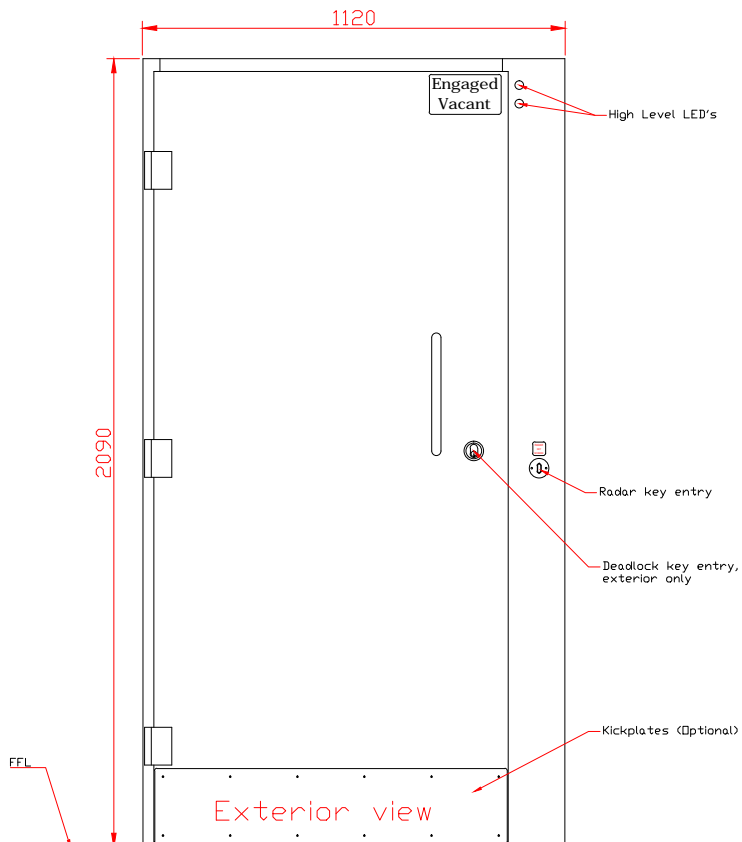

Standard  
Dorma TS83  
door closer

Exterior view

Interior view

| STANDARD SIZE |         |        |
|---------------|---------|--------|
| STYLE         | WIDTH   | HEIGHT |
| T15+          | 1120mm  | 2090mm |
| Open<br>@90°  | 793.5mm |        |

|   |  |                       |
|---|--|-----------------------|
| <br><b>DoorTechnik</b><br><small>SECURE DOOR SYSTEMS</small><br>Moor Lane, Thorpe on the Hill, Lincoln, LN6 9BW<br>Tel 01522 693522 Fax 01522 508494<br>www.doortechnik.co.uk info@doortechnik.co.uk | TITLE<br>T15 Basic Plus<br>1120mm x 2090mm Size shown.<br>TS83 Closer - Outward opening. |                       |
|   | DATE: 26/02/2015   | DWG NO.<br>Elevations |
| SCALE 1:20  | DRAWN BY P.M.  | SHEET 1               |