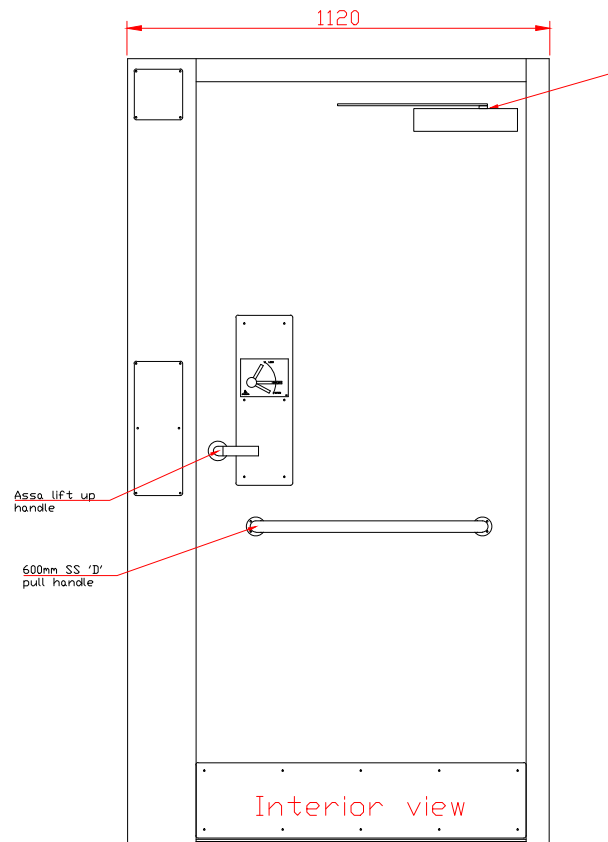

Standard  
Dorma TS83  
door closer

Exterior view

Interior view

| STANDARD SIZE |         |        |
|---------------|---------|--------|
| STYLE         | WIDTH   | HEIGHT |
| T15+          | 1120mm  | 2090mm |
| Open<br>@90°  | 793.5mm |        |

|   |  |                       |
|---|--|-----------------------|
| <br><b>DoorTechnik</b><br><small>SECURE DOOR SYSTEMS</small><br>Moor Lane, Thorpe on the Hill, Lincoln, LN6 9BW<br>Tel 01522 693522 Fax 01522 508494<br>www.doortechnik.co.uk info@doortechnik.co.uk | TITLE<br>T15 Basic Plus<br>1120mm x 2090mm Size shown.<br>TS83 Closer - Outward opening. |                       |
|   | DATE: 26/02/2015   | DWG NO.<br>Elevations |
| SCALE 1:20  | DRAWN BY P.M.  | SHEET 1               |