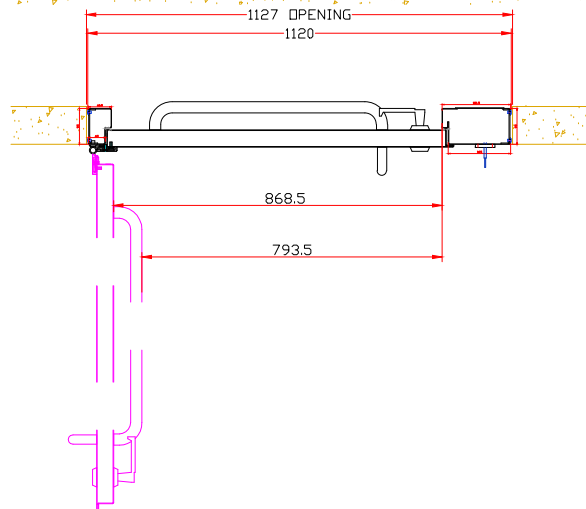

Standard  
Dorma TS83  
door closer

Exterior view

Interior view

| STANDARD SIZE |         |        |
|---------------|---------|--------|
| STYLE         | WIDTH   | HEIGHT |
| T15+          | 1120mm  | 2090mm |
| Open<br>@90°  | 793.5mm |        |

|   |  |                       |
|---|--|-----------------------|
| <br><b>DoorTechnik</b><br><small>SECURE DOOR SYSTEMS</small><br>Moor Lane, Thorpe on the Hill, Lincoln, LN6 9BW<br>Tel 01522 693522 Fax 01522 508494<br>www.doortechnik.co.uk info@doortechnik.co.uk | TITLE<br>T15 Basic Plus<br>1120mm x 2090mm Size shown.<br>TS83 Closer - Outward opening. |                       |
|   | DATE: 26/02/2015   | DWG NO.<br>Elevations |
| SCALE 1:20  | DRAWN BY P.M.  | SHEET 1               |