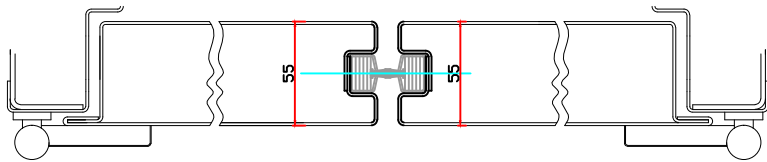

Tamper-resistant rebate frame single door

Rebate frame with continuous hinge

Reverse head threshold
Various heights
25mm standard

Plain meeting stiles,
brush profile 55mm door

Opening in with weatherboard