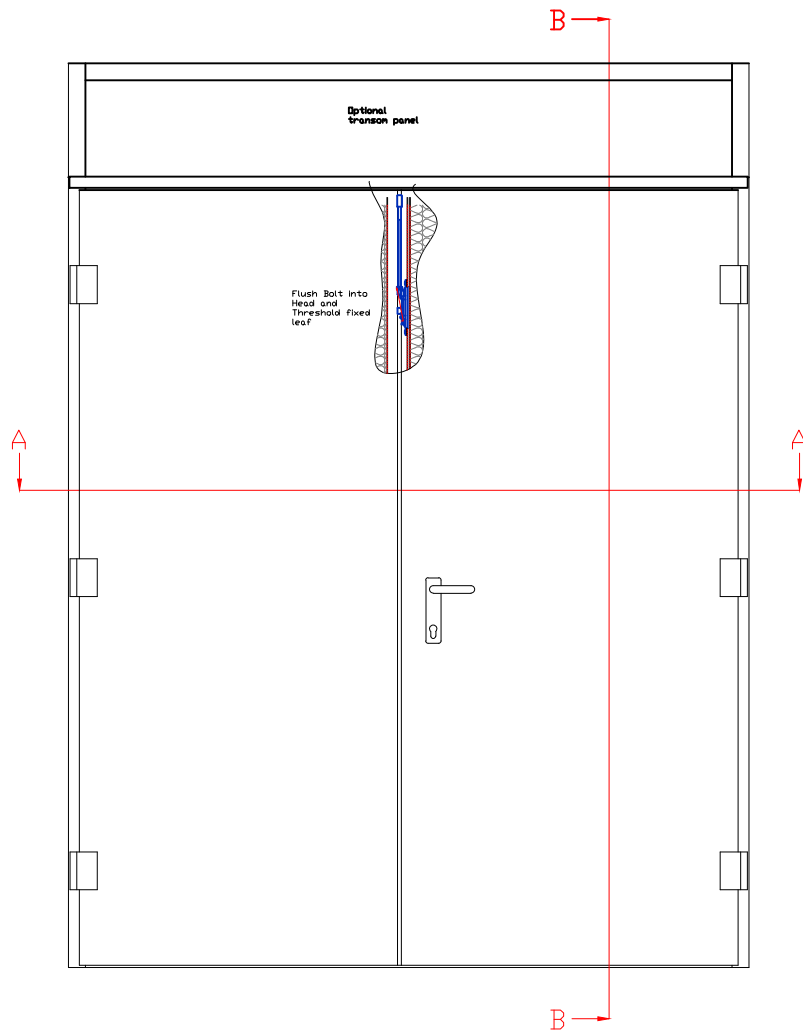

REVISIONS			
REV	DESCRIPTION	DATE	APPROVED
A	Example G15	03/06/2014	-

Pull side view
Double Door

Section A-A

Pull side view
Single Door

Section C-C

Section B-B

NOTES

G15 doorset.
Shown with standard lock
& Handles

AC15 is same as G15 with
extra sound proofing
& seals.

G20 is same as G15 but
with 2mm steel

RX15 is same as G15 but
with 1.5mm Rimex Steel.

TITLE

G15/G20/RX15/AC15 doorset.

MATERIAL

G15 1.5mm Material
G20 2.0mm Material
RX15 1.5mm Material
AC15 1.5mm Material
Wood effect steel is
available for G15 & AC15

REVISIONS			
REV	DESCRIPTION	DATE	APPROVED
A	Example G15	03/06/2014	-

Hinge Jamb

T3 Frame

Lock Jamb

Optional transom panel

Standard Galv or Stainless Steel threshold

NOTES
Frame shown is standard 95mm, frame depth can be changed to suit.

Tamper-resistant rebate frame single door

Rebate frame with continuous hinge

Reverse head threshold
Various heights
25mm standard

Plain meeting stiles,
brush profile 55mm door

Opening in with weatherboard