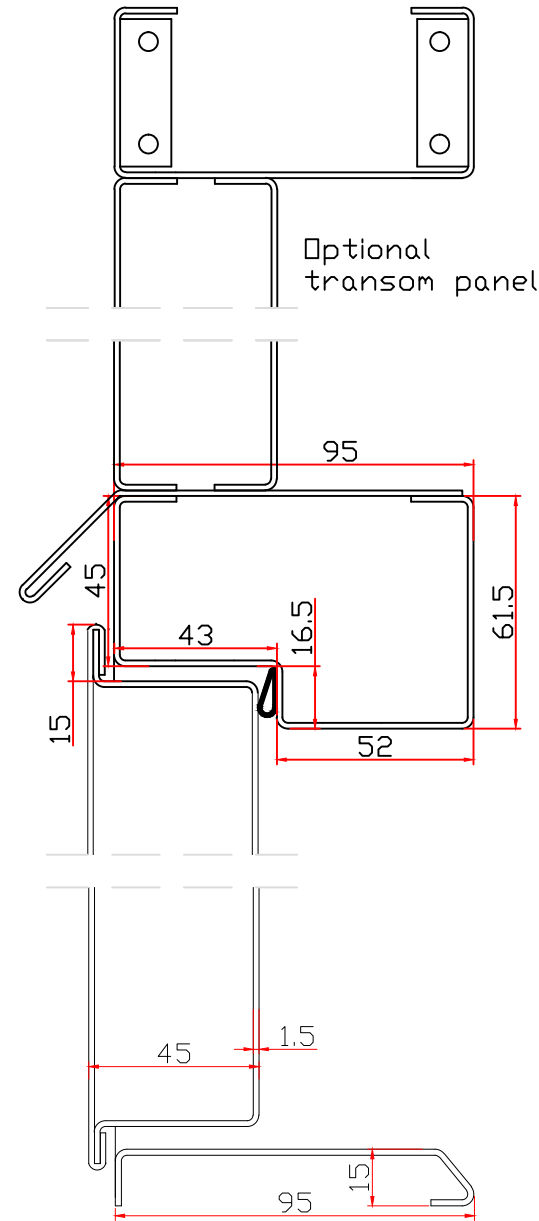

REVISIONS			
REV	DESCRIPTION	DATE	APPROVED
A	Example G15	03/06/2014	-

Hinge Jamb

T3 Frame

Lock Jamb

Optional transom panel

Standard Galv or Stainless Steel threshold

NOTES
Frame shown is standard 95mm, frame depth can be changed to suit.

TITLE
G15/G20/RX15/AC15 doorset.

MATERIAL
G15 1.5mm Material
G20 2.0mm Material
RX15 1.5mm Material
AC15 1.5mm Material
Wood effect steel is available for G15 & AC15

DWG NO.
Doorset Examples
G15-G20-RX15-AC15.DWG

Tamper-resistant rebate frame single door

Rebate frame with continuous hinge

Reverse head threshold
Various heights
25mm standard

Plain meeting stiles,
brush profile 55mm door

Opening in with weatherboard