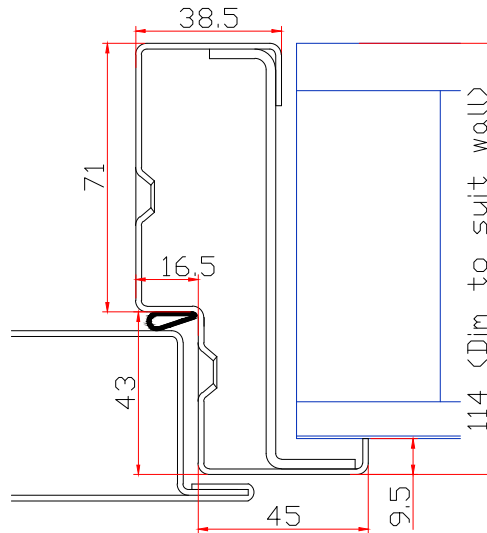

SCALE

N.T.S

SHEET

1 OF 3

DoorTechnik
SECURE DOOR SYSTEMS

Moor Lane, Thorpe on the Hill, Lincoln, LN6 9BW
Tel 01522 693522 Fax 01522 508494
www.doortechnik.co.uk info@doortechnik.co.uk

Disclaimer:

Drawing is indicative of
standard model range, and
features may differ for
production doorsets. If
particular performance
criteria or features are
important to your project,
please call us to discuss
your requirements.

REVISIONS			
REV	DESCRIPTION	DATE	APPROVED
A	Example G15	03/06/2014	-

Hinge Jamb

T3 Frame

Lock Jamb

Optional transom panel

Standard Galv or Stainless Steel threshold

NOTES
Frame shown is standard 95mm, frame depth can be changed to suit.

Tamper-resistant rebate frame single door

Rebate frame with continuous hinge

Reverse head threshold
Various heights
25mm standard

Plain meeting stiles,
brush profile 55mm door

Opening in with weatherboard

DRAWN BY	DATE	REV
JR	03/06/2014	A

SCALE	SHEET
N.T.S	3 OF 3

Moor Lane, Thorpe on the Hill, Lincoln, LN6 9BW
Tel 01522 693522 Fax 01522 508494
www.doortech.co.uk info@doortech.co.uk

Disclaimer:

Drawing is indicative of standard model range, and features may differ for production doorsets. If particular performance criteria or features are important to your project, please call us to discuss your requirements.