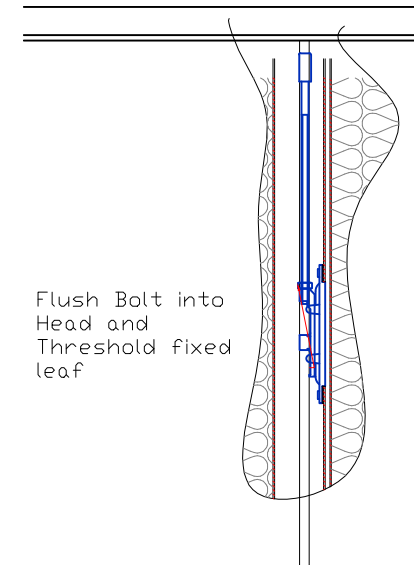

Disclaimer:
Drawing is indicative of standard model range, and features may differ for production doorsets. If particular performance criteria or features are important to your project, please call us to discuss your requirements.

Tamper-resistant rebate frame single door

Rebate frame with continuous hinge

Reverse head threshold
Various heights
25mm standard

Plain meeting stiles,
brush profile 55mm door

Opening in with weatherboard

Flush Bolt into Head and Threshold fixed leaf

Vision panel with 6mm glazing,
Various sizes available

Optional rain canopy

REVISIONS			
REV	DESCRIPTION	DATE	APPROVED
A	Example G15	03/06/2014	-

NOTES

Various options available