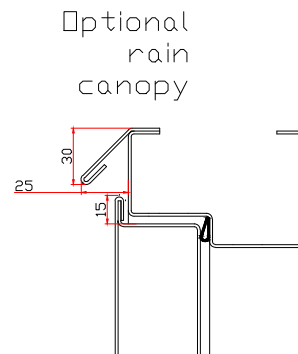

Tamper-resistant rebate frame single door

Rebate frame with continuous hinge

Reverse head threshold
Various heights
25mm standard

Plain meeting stiles,
brush profile 55mm door

Opening in with weatherboard

Flush Bolt into Head and Threshold fixed leaf

Vision panel with 6mm glazing,
Various sizes available

Optional rain canopy

REVISIONS			
REV	DESCRIPTION	DATE	APPROVED
A	Example G15	03/06/2014	-

NOTES

Various options available