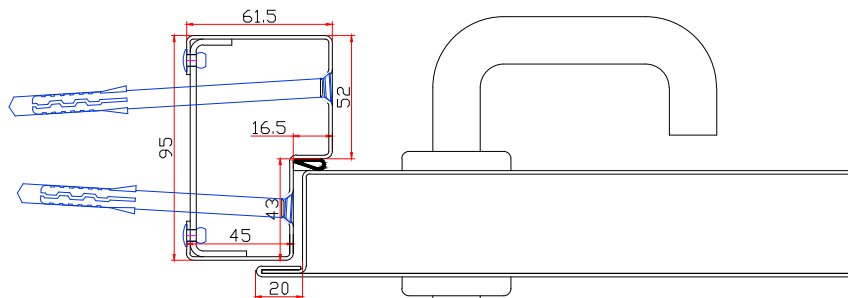

SCALE

N.T.S

SHEET

1 OF 3

DoorTechnik
SECURE DOOR SYSTEMS

Moor Lane, Thorpe on the Hill, Lincoln, LN6 9BW
Tel 01522 693522 Fax 01522 508494
www.doortechnik.co.uk info@doortechnik.co.uk

Disclaimer:

Drawing is indicative of
standard model range, and
features may differ for
production doorsets. If
particular performance
criteria or features are
important to your project,
please call us to discuss
your requirements.

REVISIONS			
REV	DESCRIPTION	DATE	APPROVED
A	Example G15	03/06/2014	-

Hinge Jamb

T3 Frame

Lock Jamb

Optional transom panel

Standard Galv or Stainless Steel threshold

NOTES
Frame shown is standard 95mm, frame depth can be changed to suit.