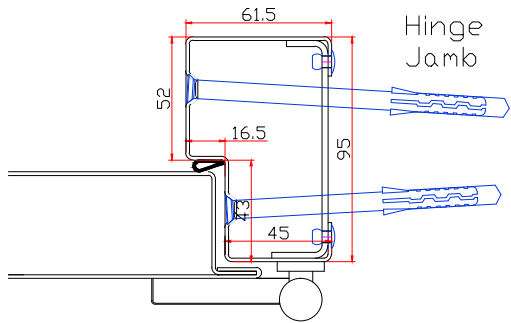

SCALE

N.T.S

SHEET

1 OF 3

DoorTechnik
SECURE DOOR SYSTEMS

Moor Lane, Thorpe on the Hill, Lincoln, LN6 9BW
Tel 01522 693522 Fax 01522 508494
www.doortechnik.co.uk info@doortechnik.co.uk

Disclaimer:

Drawing is indicative of
standard model range, and
features may differ for
production doorsets. If
particular performance
criteria or features are
important to your project,
please call us to discuss
your requirements.

REVISIONS			
REV	DESCRIPTION	DATE	APPROVED
A	Example G15	03/06/2014	-

Hinge Jamb

T3 Frame

Lock Jamb

Optional transom panel

Standard Galv or Stainless Steel threshold

NOTES
Frame shown is standard 95mm, frame depth can be changed to suit.