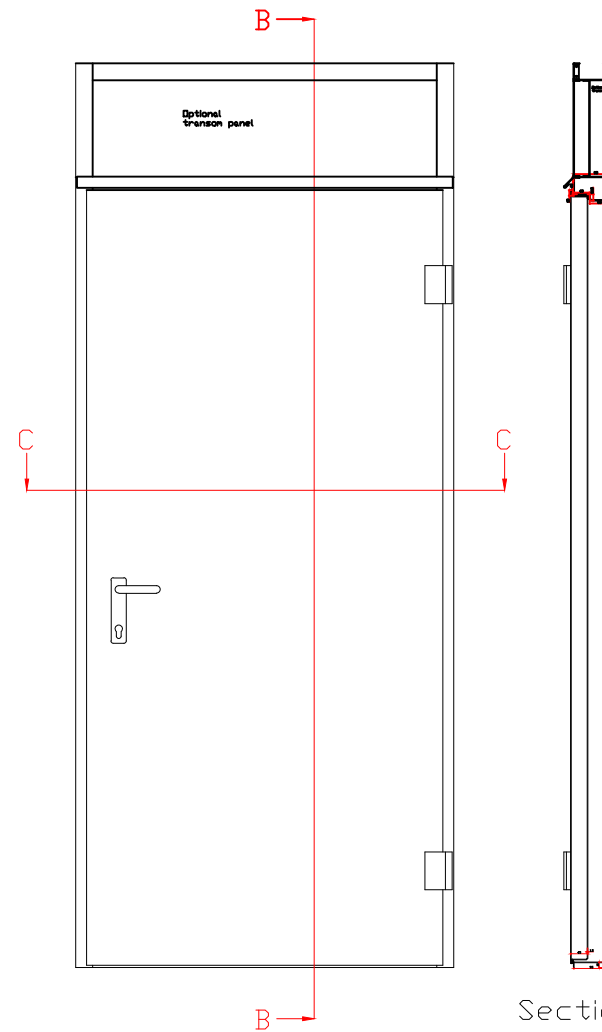

REVISIONS			
REV	DESCRIPTION	DATE	APPROVED
A	Example G15	03/06/2014	-

Pull side view
Double Door

Section A-A

Pull side view
Single Door

Section C-C

Section B-B

NOTES

G15 doorset.
Shown with standard lock
& Handles

Tamper-resistant rebate frame single door

Rebate frame with continuous hinge

Reverse head threshold
Various heights
25mm standard

Plain meeting stiles,
brush profile 55mm door

Opening in with weatherboard