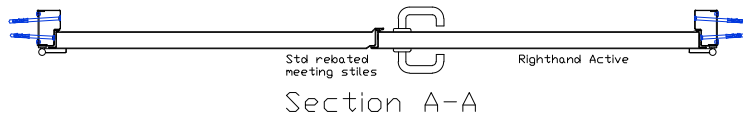

REVISIONS			
REV	DESCRIPTION	DATE	APPROVED
A	Example G15	03/06/2014	-

Pull side view
Double Door

Section A-A

Pull side view
Single Door

Section C-C

Section B-B

NOTES

G15 doorset.
Shown with standard lock
& Handles

AC15 is same as G15 with
extra sound proofing
& seals.

G20 is same as G15 but
with 2mm steel

RX15 is same as G15 but
with 1.5mm Rimex Steel.

TITLE

G15/G20/RX15/AC15 doorset.

MATERIAL

G15 1.5mm Material
G20 2.0mm Material
RX15 1.5mm Material
AC15 1.5mm Material
Wood effect steel is
available for G15 & AC15