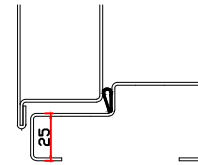

Reverse head threshold
Various heights
25mm standard