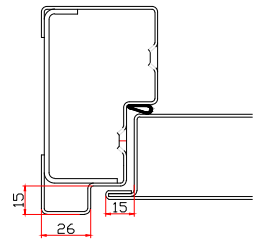

Tamper-resistant rebate frame single door