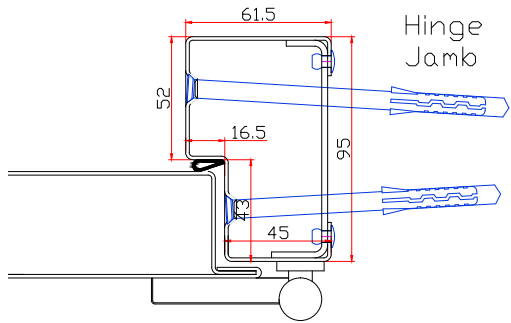

Pull side view  
Double Door

Pull side view  
Single Door

Section B-B

Section A-A

Section C-C

Hinge Jamb

T3 Frame

Lock Jamb

Standard Galv or Stainless Steel threshold

REVISIONS			
REV	DESCRIPTION	DATE	APPROVED
A	Example G15	03/06/2014	-

NOTES

Frame shown is standard 95mm, frame depth can be changed to suit.

TITLE

G15/G20/RX15/AC15 doorset.

MATERIAL

G15 1.5mm Material  
G20 2.0mm Material  
RX15 1.5mm Material  
AC15 1.5mm Material

DWG NO.

Doorset Examples  
\\G15-G20-RX15-AC15.DWG

DRAWN BY	DATE	REV
JR	03/06/2014	A

SCALE	SHEET
N.T.S	2 OF 3

**DoorTechnik**  
SECURE DOOR SYSTEMS