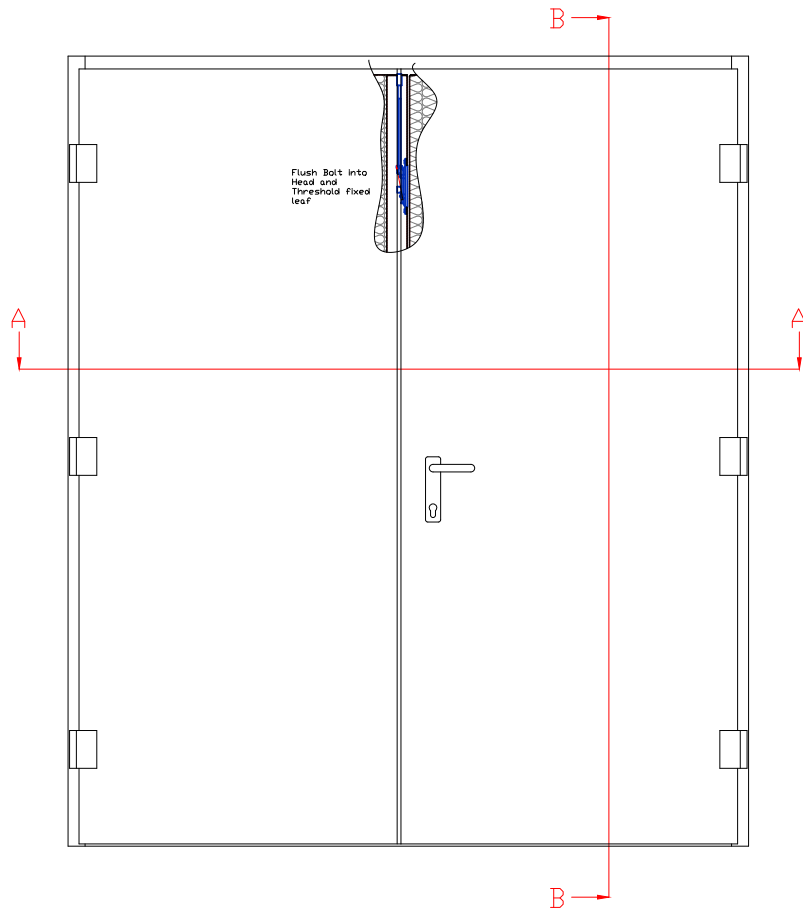

RX15 is same as G15 but with 1.5mm Rimex Steel.

TITLE

G15/G20/RX15/AC15 doorset.

MATERIAL

G15 1.5mm Material  
G20 2.0mm Material  
RX15 1.5mm Material  
AC15 1.5mm Material

DWG NO.

Doorset Examples  
\\G15-G20-RX15-AC15.DWG

DRAWN BY	DATE	REV
JR	03/06/2014	A

SCALE	SHEET
N.T.S	1 OF 3

**DoorTechnik**  
SECURE DOOR SYSTEMS

Moor Lane, Thorpe on the Hill, Lincoln, LN6 9BW  
Tel 01522 693522 Fax 01522 508494  
www.doortechnik.co.uk info@doortechnik.co.uk

Pull side view  
Double Door

Pull side view  
Single Door

Section B-B

Section A-A

Section C-C

Hinge Jamb

T3 Frame

Lock Jamb

Standard Galv or Stainless Steel threshold

REVISIONS			
REV	DESCRIPTION	DATE	APPROVED
A	Example G15	03/06/2014	-

NOTES

Frame shown is standard 95mm, frame depth can be changed to suit.

TITLE

G15/G20/RX15/AC15 doorset.