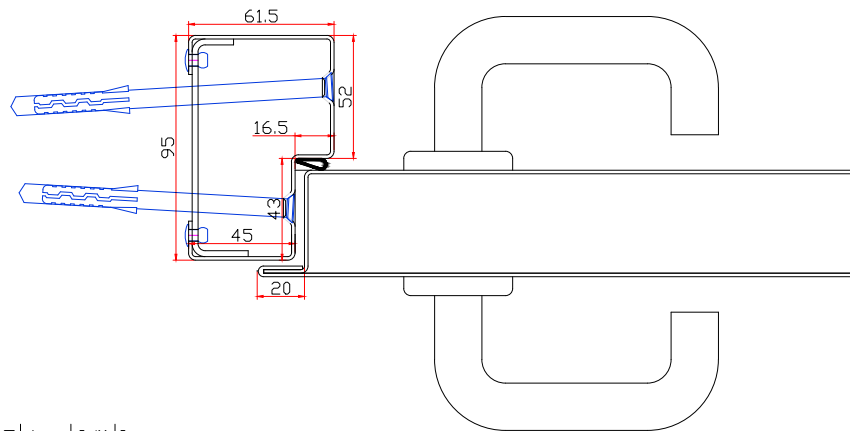

Pull side view  
Double Door

Pull side view  
Single Door

Section B-B

Section A-A

Section C-C

Hinge Jamb

T3 Frame

Lock Jamb

Standard Galv or Stainless Steel threshold

REVISIONS			
REV	DESCRIPTION	DATE	APPROVED
A	Example G15	03/06/2014	-

NOTES

Frame shown is standard 95mm, frame depth can be changed to suit.

TITLE

G15/G20/RX15/AC15 doorset.

MATERIAL

G15 1.5mm Material  
G20 2.0mm Material  
RX15 1.5mm Material  
AC15 1.5mm Material

DWG NO.

Doorset Examples  
\\G15-G20-RX15-AC15.DWG

DRAWN BY	DATE	REV
JR	03/06/2014	A

SCALE	SHEET
N.T.S	2 OF 3

**DoorTechnik**  
SECURE DOOR SYSTEMS