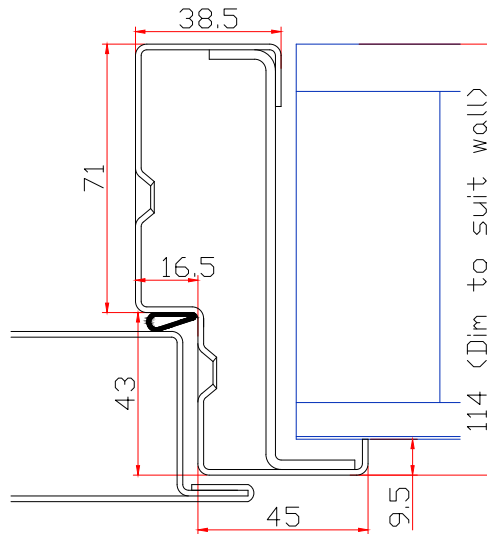

Pull side view  
Double Door

Pull side view  
Single Door

Section B-B

Section A-A

Section C-C

Hinge Jamb

T3 Frame

Lock Jamb

Standard Galv or Stainless Steel threshold

REVISIONS			
REV	DESCRIPTION	DATE	APPROVED
A	Example G15	03/06/2014	-

NOTES

Frame shown is standard 95mm, frame depth can be changed to suit.

TITLE

G15/G20/RX15/AC15 doorset.

MATERIAL

G15 1.5mm Material  
G20 2.0mm Material  
RX15 1.5mm Material  
AC15 1.5mm Material

DWG NO.

Doorset Examples  
\\G15-G20-RX15-AC15.DWG

DRAWN BY	DATE	REV
JR	03/06/2014	A

SCALE	SHEET
N.T.S	2 OF 3

**DoorTechnik**  
SECURE DOOR SYSTEMS