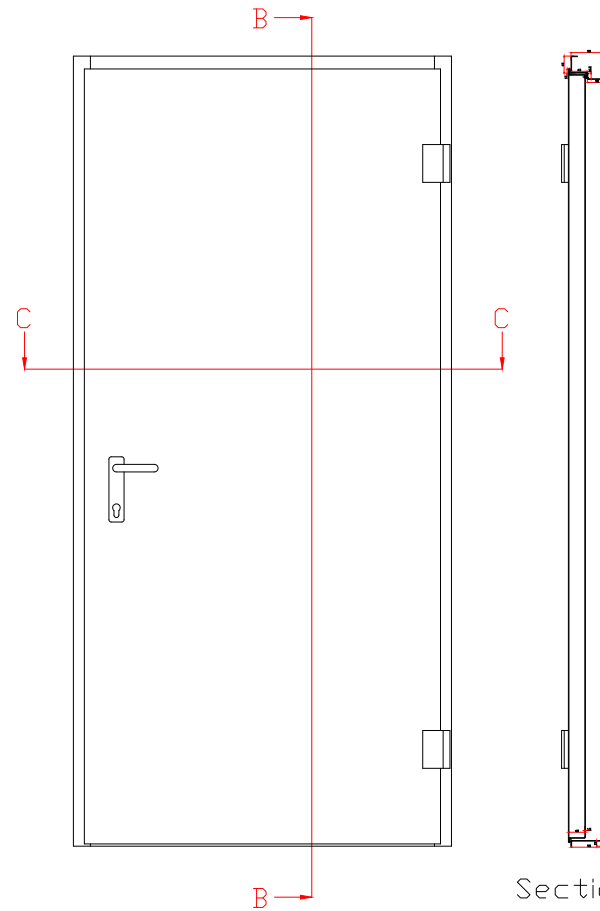

RX15 is same as G15 but with 1.5mm Rimex Steel.

TITLE

G15/G20/RX15/AC15 doorset.

MATERIAL

G15 1.5mm Material  
G20 2.0mm Material  
RX15 1.5mm Material  
AC15 1.5mm Material

DWG NO.

Doorset Examples  
\\G15-G20-RX15-AC15.DWG

Pull side view  
Double Door

Pull side view  
Single Door

Section B-B

Section A-A

Section C-C

Hinge Jamb

T3 Frame

Lock Jamb