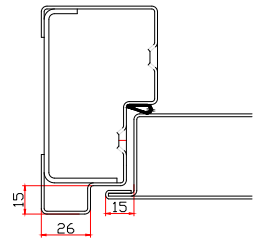

Pull side view  
Double Door

Pull side view  
Single Door

Section B-B

Section A-A

Section C-C

Hinge Jamb

T3 Frame

Lock Jamb

MATERIAL

G15 1.5mm Material  
G20 2.0mm Material  
RX15 1.5mm Material  
AC15 1.5mm Material

DWG NO.

Doorset Examples  
\\G15-G20-RX15-AC15.DWG

DRAWN BY	DATE	REV
JR	03/06/2014	A

SCALE	SHEET
N.T.S	2 OF 3

**DoorTechnik**  
SECURE DOOR SYSTEMS

Moor Lane, Thorpe on the Hill, Lincoln, LN6 9BW  
Tel 01522 693522 Fax 01522 508494  
www.doortechinik.co.uk info@doortechinik.co.uk

Disclaimer:

Drawing is indicative of standard model range, and features may differ for production doorsets. If particular performance criteria or features are important to your project, please call us to discuss your requirements.