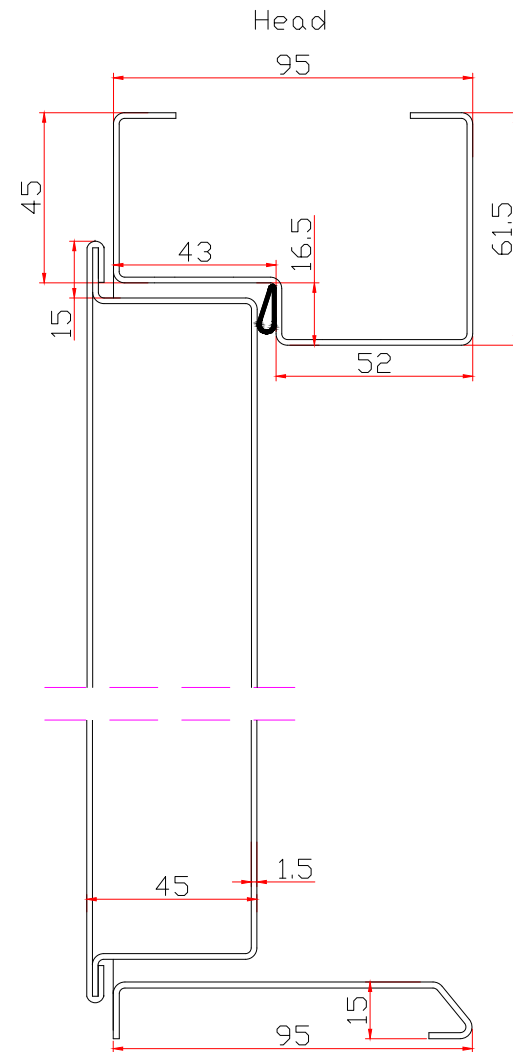

RX15 is same as G15 but with 1.5mm Rimex Steel.

TITLE

G15/G20/RX15/AC15 doorset.

MATERIAL

G15 1.5mm Material  
G20 2.0mm Material  
RX15 1.5mm Material  
AC15 1.5mm Material

DWG NO.

Doorset Examples  
\\G15-G20-RX15-AC15.DWG

Pull side view  
Double Door

Pull side view  
Single Door

Section B-B

Section A-A

Section C-C

Hinge Jamb

T3 Frame

Lock Jamb

Standard Galv or Stainless Steel threshold

REVISIONS			
REV	DESCRIPTION	DATE	APPROVED
A	Example G15	03/06/2014	-

NOTES

Frame shown is standard 95mm, frame depth can be changed to suit.

TITLE

G15/G20/RX15/AC15 doorset.

MATERIAL

G15 1.5mm Material  
G20 2.0mm Material  
RX15 1.5mm Material  
AC15 1.5mm Material

DWG NO.

Doorset Examples  
\\G15-G20-RX15-AC15.DWG

DRAWN BY	DATE	REV
JR	03/06/2014	A

SCALE	SHEET
N.T.S	2 OF 3

**DoorTechnik**  
SECURE DOOR SYSTEMS