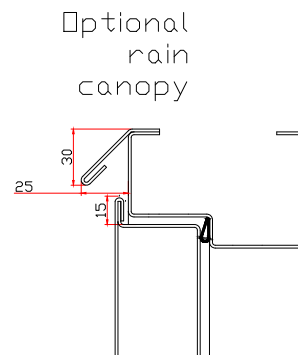

Optional
rain
canopy

REVISIONS			
REV	DESCRIPTION	DATE	APPROVED
A	Example G15	03/06/2014	-

NOTES
Various options available

TITLE
G15/G20/RX15/AC15 doorset.

MATERIAL
G15 1.5mm Material
G20 2.0mm Material
RX15 1.5mm Material
AC15 1.5mm Material

DWG NO.
Doorset Examples
\\G15-G20-RX15-AC15.DWG

DRAWN BY JR	DATE 03/06/2014	REV A

SCALE N.T.S	SHEET 3 OF 3

Moor Lane, Thorpe on the Hill, Lincoln, LN6 9BW
Tel 01522 693522 Fax 01522 508494
www.doortechin.co.uk info@doortechin.co.uk

Disclaimer:
Drawing is indicative of
standard model range, and
features may differ for
production doorsets. If
particular performance
criteria or features are
important to your project,
please call us to discuss
your requirements.