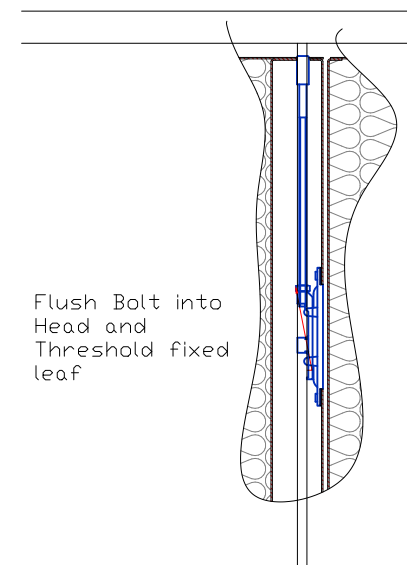

Tamper-resistant  
rebate frame  
single door

Rebate frame with  
continuous hinge

Reverse head  
threshold  
Various heights

Plain meeting stiles,  
std chamfered trims

Opening in with  
weatherboard

Flush Bolt into  
Head and  
Threshold fixed  
leaf

Vision panel with 6mm glazing,  
Various sizes available

Optional  
rain  
canopy

REVISIONS			
REV	DESCRIPTION	DATE	APPROVED
A	Example G15	03/06/2014	-

NOTES  
Various options available

TITLE  
G15/G20/RX15/AC15 doorset.