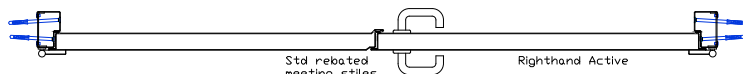

RX15 is same as G15 but with 1.5mm Rimex Steel.

TITLE

G15/G20/RX15/AC15 doorset.

MATERIAL

G15 1.5mm Material  
G20 2.0mm Material  
RX15 1.5mm Material  
AC15 1.5mm Material

DWG NO.

Doorset Examples  
\\G15-G20-RX15-AC15.DWG

Disclaimer:

Drawing is indicative of standard model range, and features may differ for production doorsets. If particular performance criteria or features are important to your project, please call us to discuss your requirements.

Pull side view  
Double Door

Pull side view  
Single Door

Section B-B

Section A-A

Section C-C

Hinge Jamb

T3 Frame

Lock Jamb