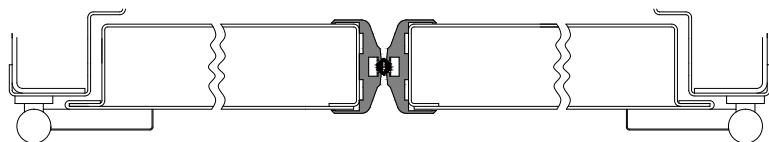

Tamper-resistant  
rebate frame  
single door

Rebate frame with  
continuous hinge

Reverse head  
threshold  
Various heights

Plain meeting stiles,  
std chamfered trims

Opening in with  
weatherboard

Flush Bolt into  
Head and  
Threshold fixed  
leaf