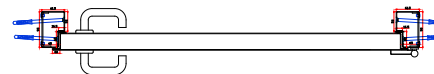

Pull side view  
Double Door

Pull side view  
Single Door

Section B-B

Section A-A

Section C-C

Hinge Jamb

T3 Frame

Lock Jamb

Standard Galv or Stainless Steel threshold

REVISIONS			
REV	DESCRIPTION	DATE	APPROVED
A	Example G15	03/06/2014	-

NOTES

Frame shown is standard 95mm, frame depth can be changed to suit.

TITLE

G15/G20/RX15/AC15 doorset.